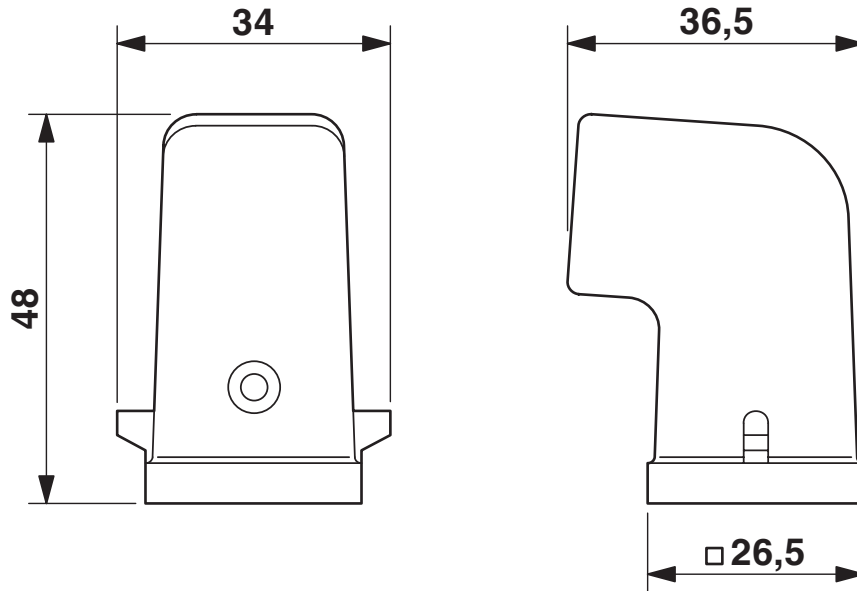

Dimensions

Dimensional drawing	
Width	36.5 mm
Height	48 mm
Length	26.5 mm

Material specifications

Housing surface material	Powder-coated, gray
Housing material	Zinc die-cast

Mechanical properties

Mechanical data

Type of the screw connection	1x M20
Locking type	Pin

Environmental and real-life conditions

Ambient conditions

Degree of protection	IP54 IP65 (with sealing screw)
Ambient temperature (operation)	-40 °C ... 125 °C

HC-D 7-TFL-48/O1M20S - Housing

1604891

<https://www.phoenixcontact.com/us/products/1604891>

Drawings

Dimensional drawing

Mounting cutout

HC-D 7-TFL-48/O1M20S - Housing

1604891